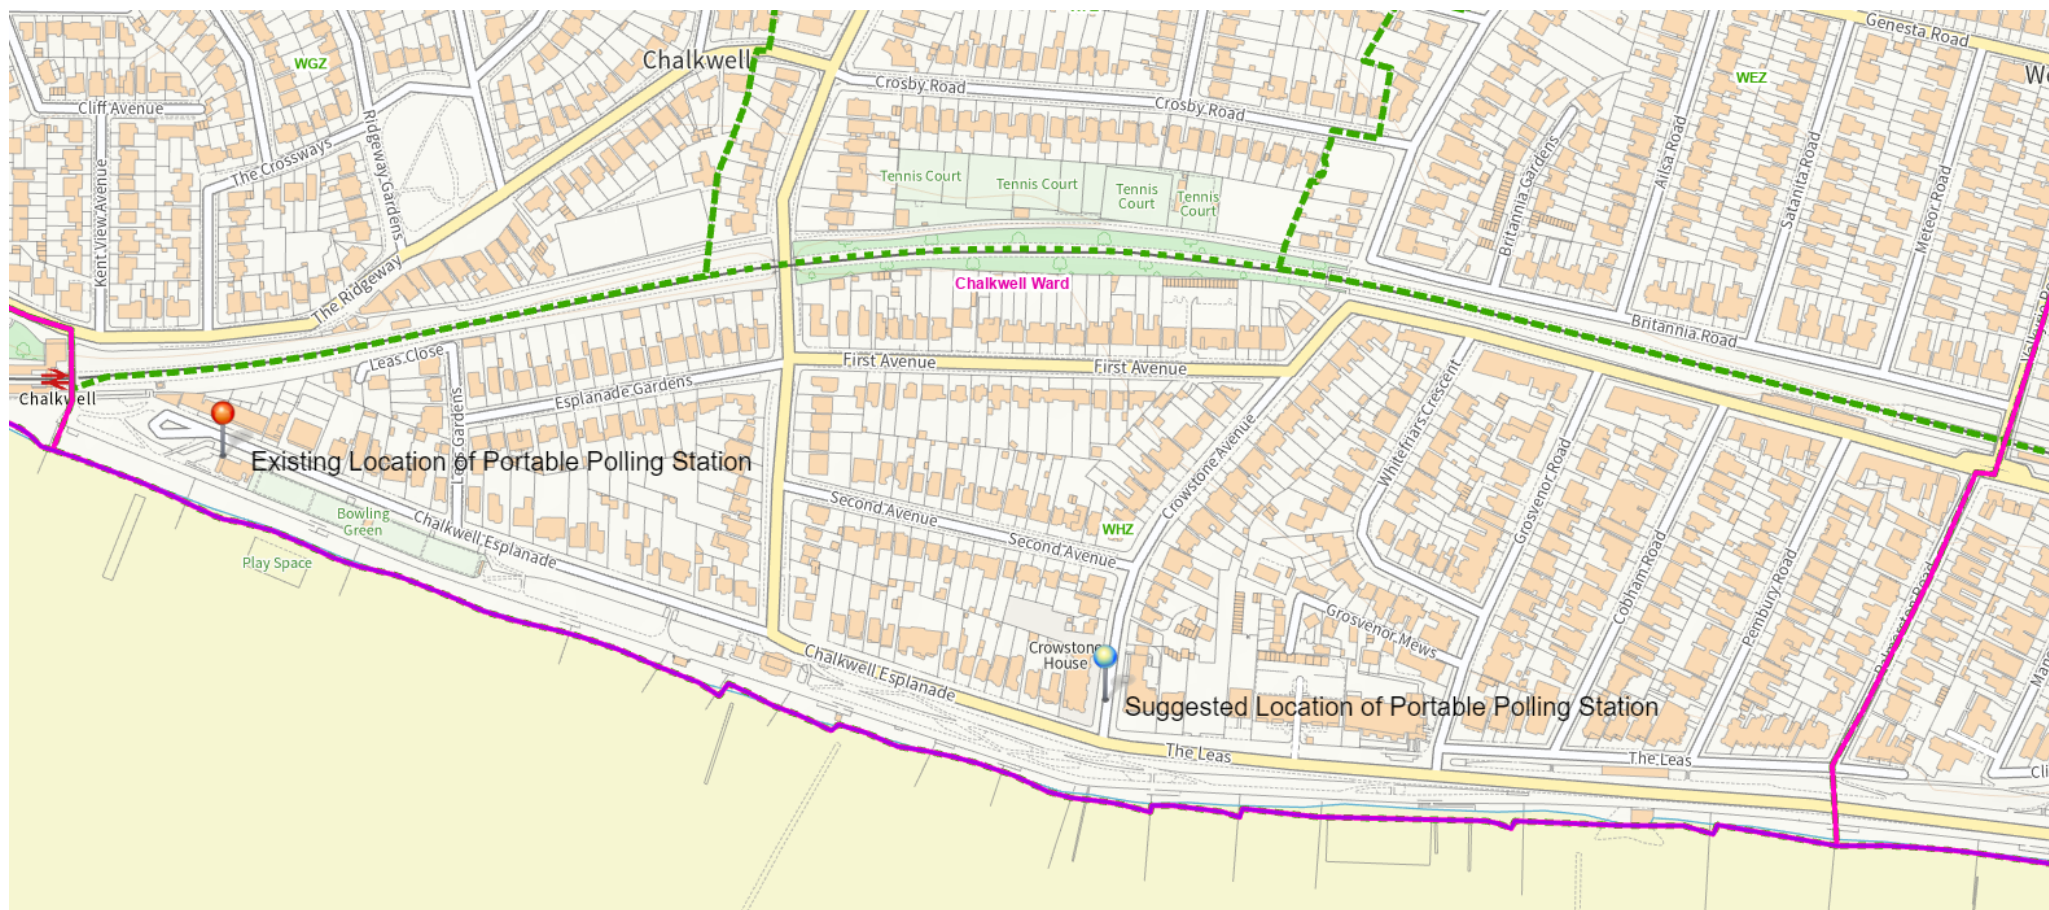

Map of Polling District WHZ (Chalkwell Ward) with Existing and Suggested Locations of Portable

Photos of Suggested Site from Google Maps

Northwards from junction with Chalkwell Esplanade/The Leas

Southwards looking to Chalkwell Esplanade